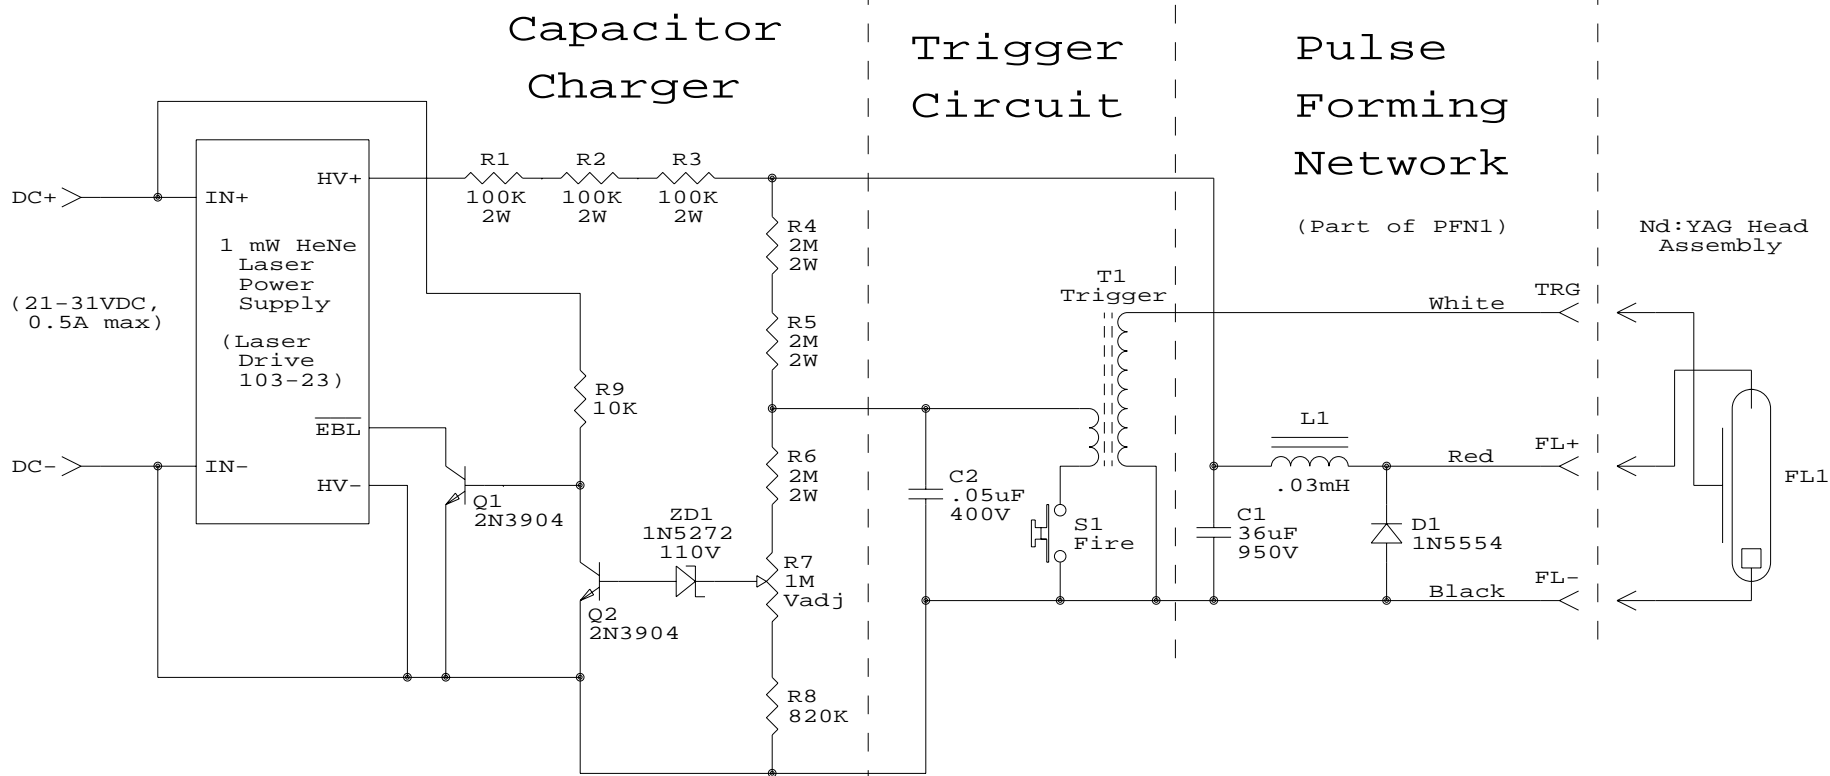

# HeNe Laser PSU Based Power Supply for SSY1 (SG-SH1)

Samuel M. Goldwasser		
sam@repairfaq.org		
Title		
HeNe Laser PSU Based PSU for SSY1 (SG-SH1)		
Size	Document Number	REV
A	SG-SH1-SCH	1.1
Date:	August 18, 2002	Sheet 1 of 1